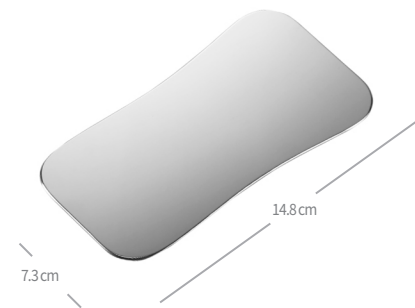

13.7x3.7cm

General Mirror

JTB(설면)

15.6x3.6cm

JTL(협면)

15.6x3.6cm

JTO 1(교합면 L)

14.8x7.3cm

JTO 2(교합면 M)

13.4x6.8cm

Made in The Netherlands

Oral Care

P7
Adult Toothbrush

COLORS

Black
White
Pink

A7
Kids' Toothbrush