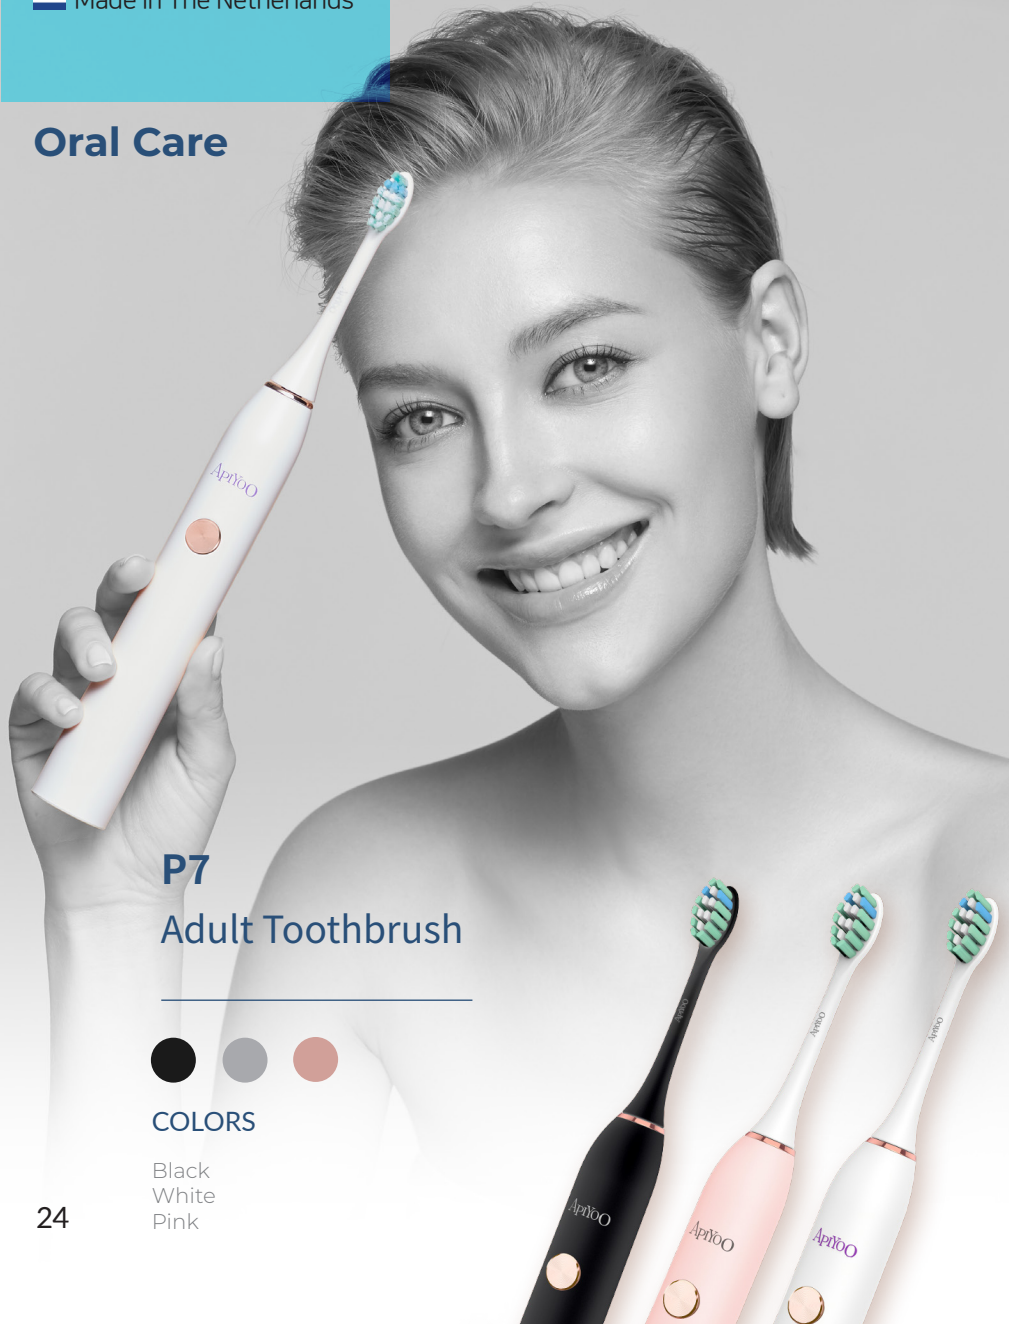

Made in The Netherlands

Oral Care

P7
Adult Toothbrush

COLORS

Black
White
Pink