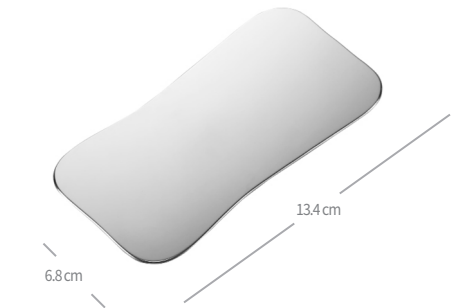

13.7x3.7cm

General Mirror

JTB(설면)

15.6x3.6cm

JTL(협면)

15.6x3.6cm

JTO 1(교합면 L)

14.8x7.3cm

JTO 2(교합면 M)

13.4x6.8cm

Made in The Netherlands

Oral Care

P7
Adult Toothbrush

COLORS

Black
White
Pink

A7
Kids' Toothbrush